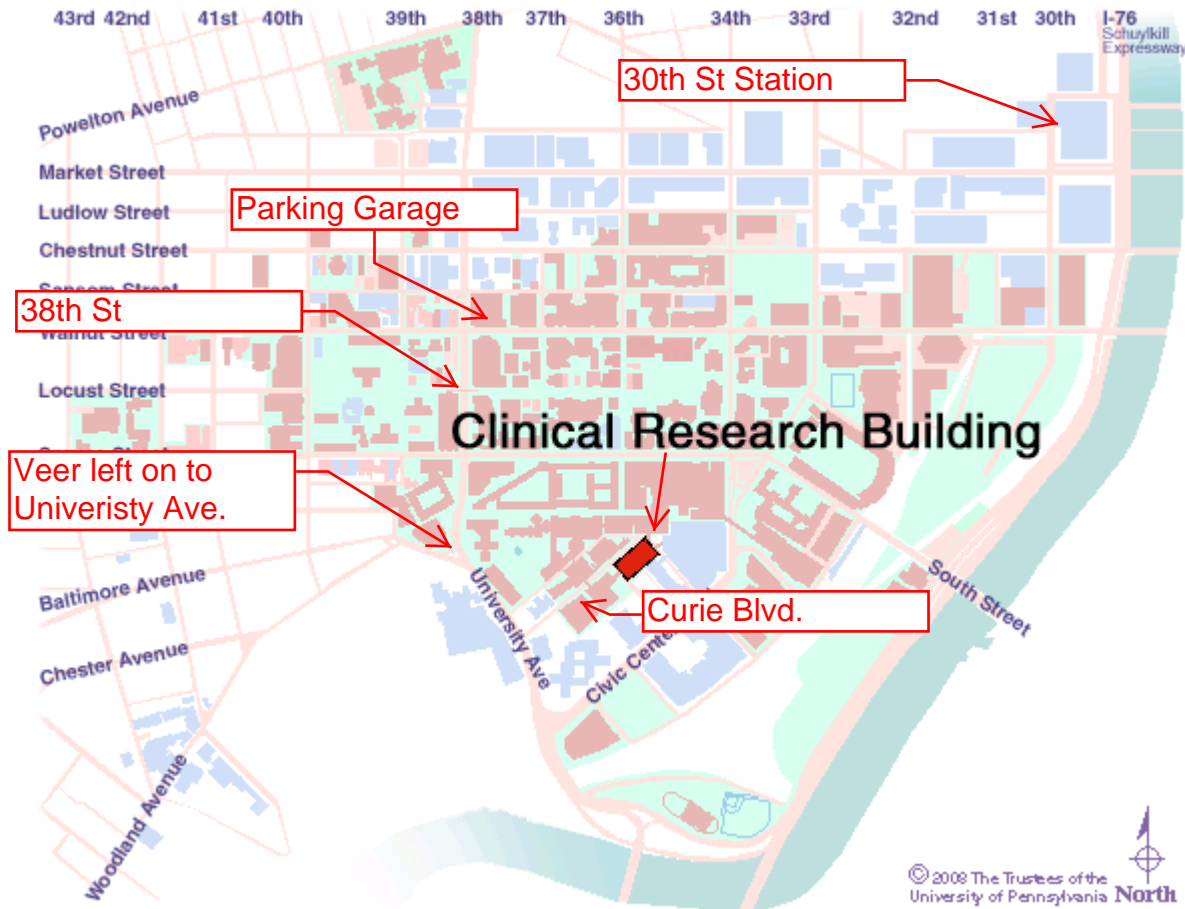

[Home](#) > Maps & Buildings @ Penn

find it fast

(Quick Find Menu)

GO!

- about us
- what's new
- maps & buildings
- get things done
- art & history
- visit us
- facilities services home
- Penn home

Clinical Research Building

415 Curie Boulevard . Click on building for more detailed information.

[<< Back](#)

map search

Search

Facilities & Real Estate Services

- [About Us](#)
- [What's New](#)
- [Maps & Buildings](#)
- [Get Things Done](#)
- [Art & History](#)
- [Visit Us](#)
- [Facilities Services Home](#)
- [Penn Home](#)